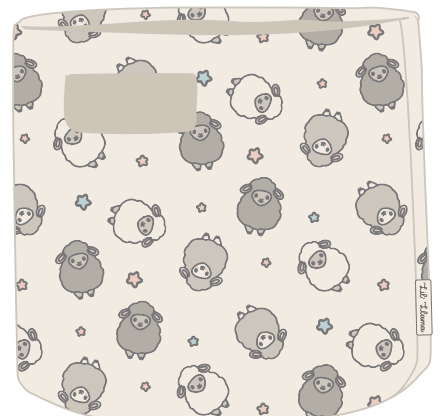

Vendor must match sample prints to actual Pantone colours

PALE DOGWOOD
13-1404 TCX

PASTEL BLUE
12-4607 TCX

MOONBEAM
13-0000 TCX

DOVE
15-0000 TCX

BRUSHED NICKEL
18-5102TCX