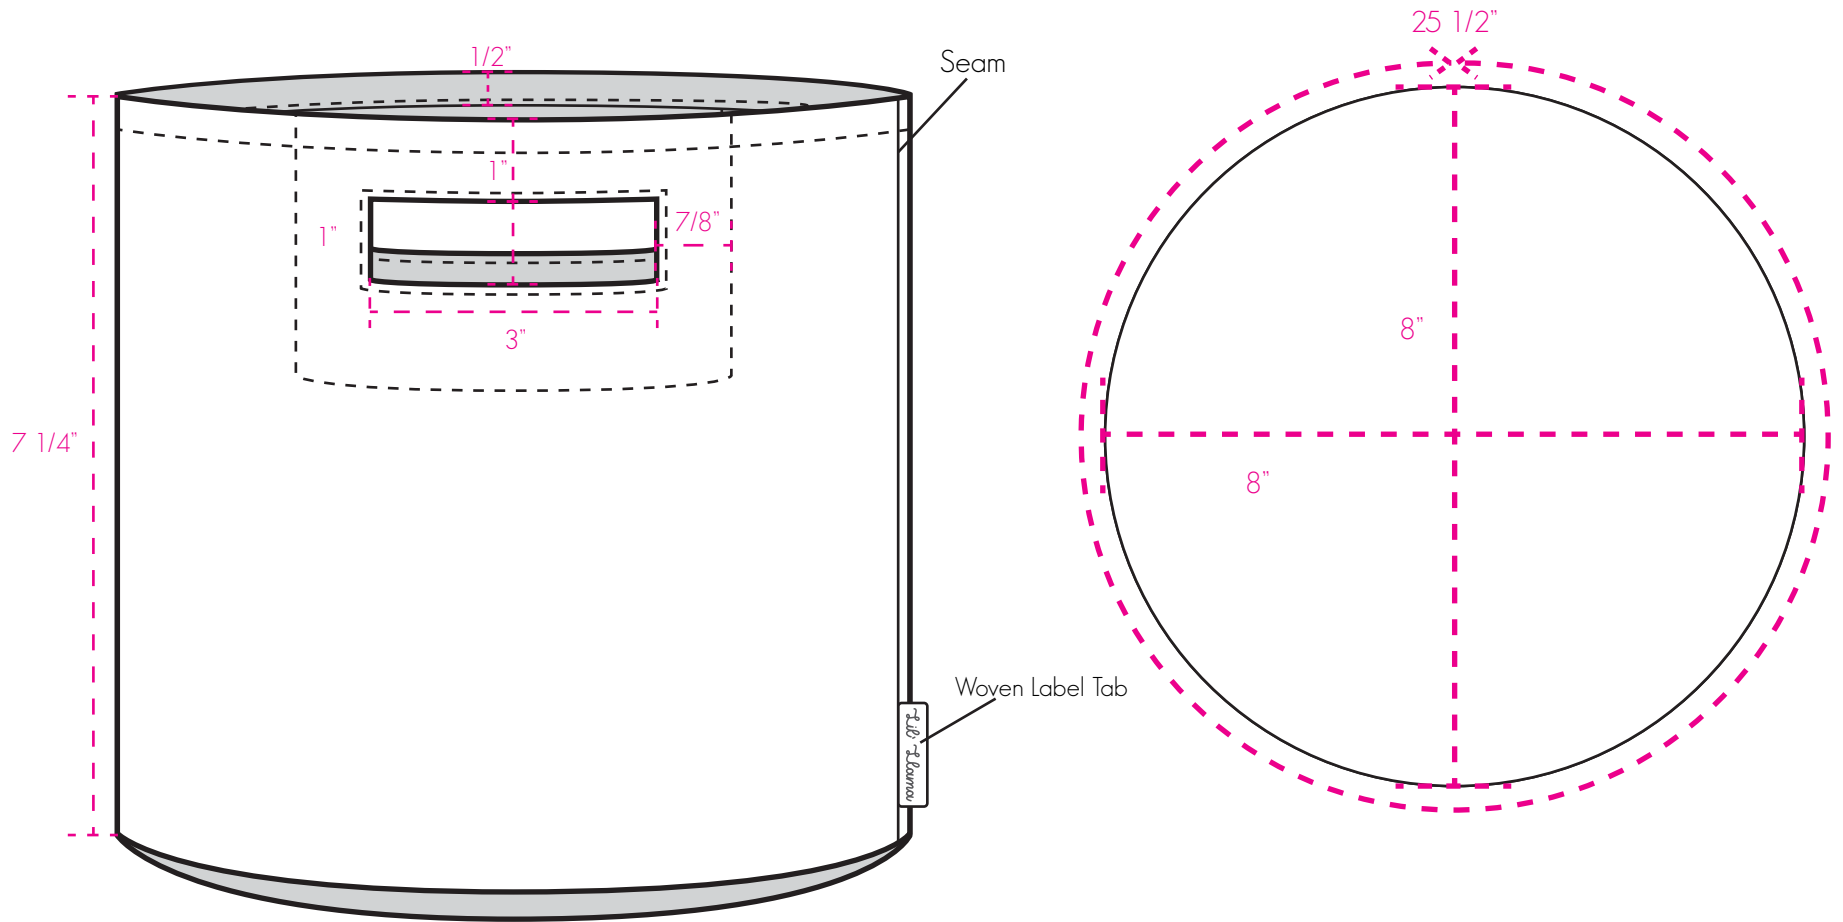

Front View

Bottom View

Details:

- * 100% Cotton canvas
- * Woven logo label at side seam
- * The sample is unbleached, but we want a bright white/ clean canvas. Please send swatches for approval.

****Vendor must match sample prints to actual Pantone colours****