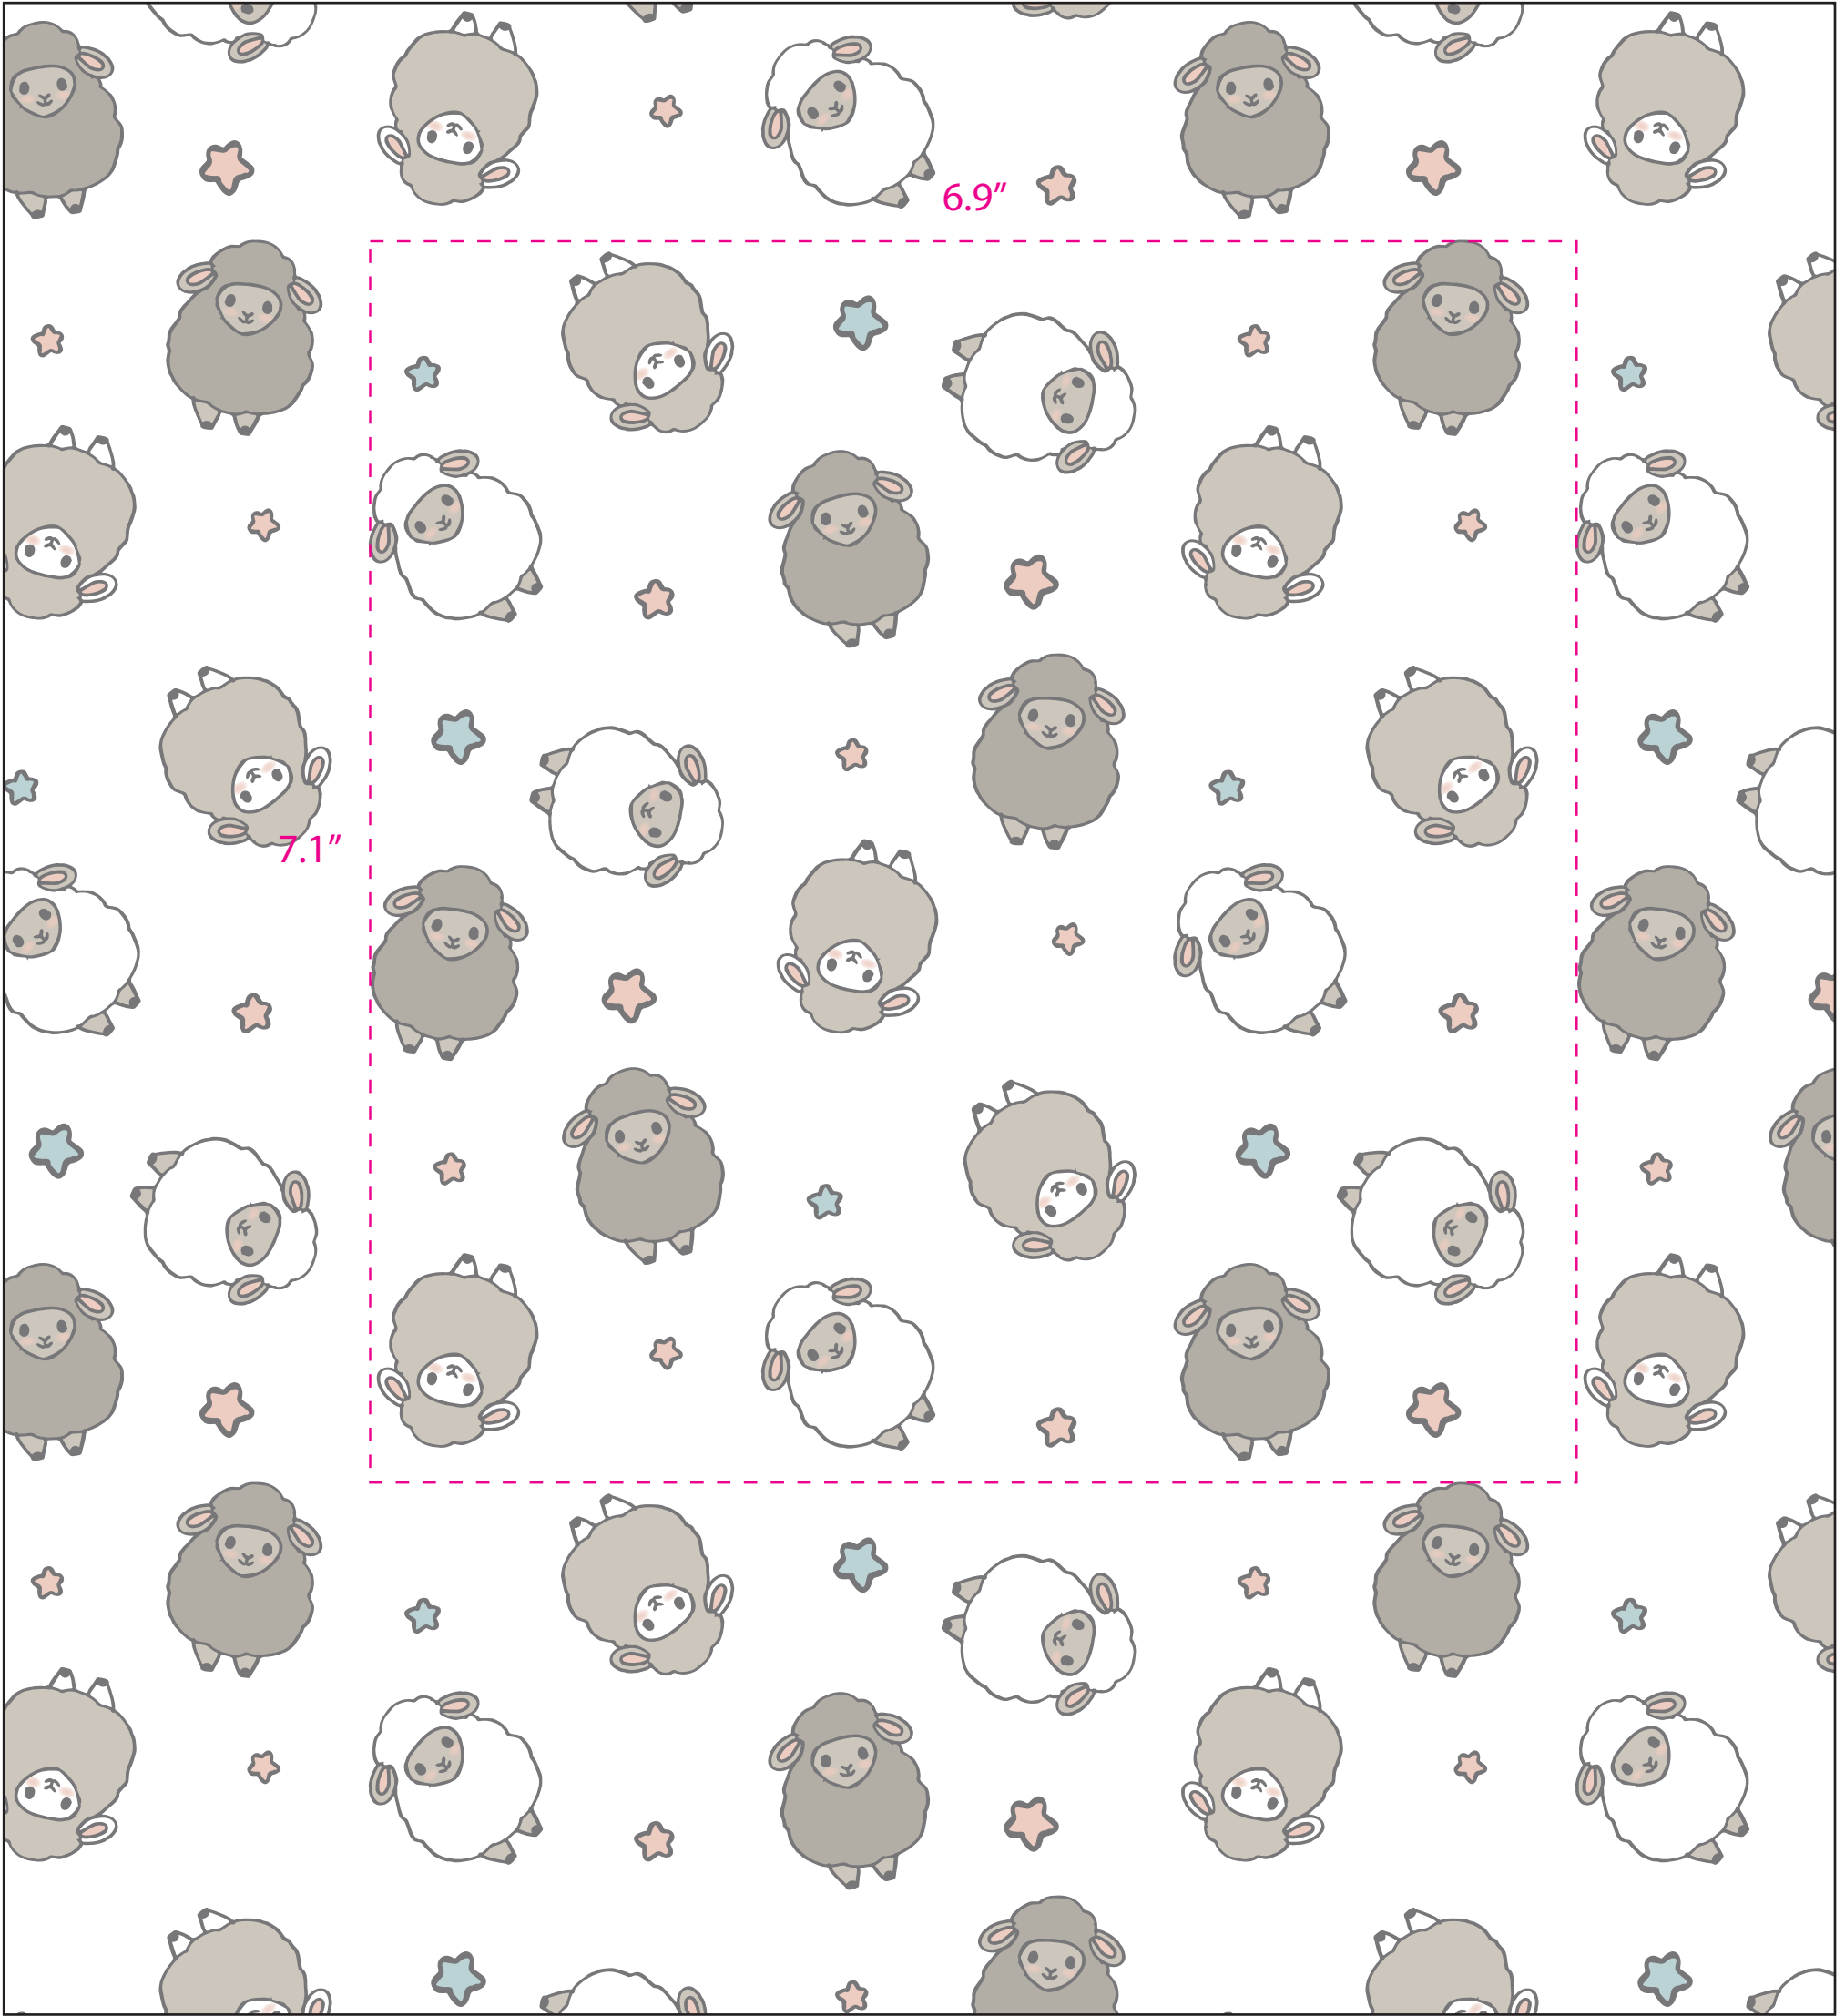

Front View

Bottom View

Details:

- * 100% Cotton canvas
- * Woven logo label at side seam
- * The sample is unbleached, but we want a bright white/ clean canvas. Please send swatches for approval.

****Vendor must match sample prints to actual Pantone colours****

PALE DOGWOOD
13-1404 TCX

PASTEL BLUE
12-4607 TCX

DOVE
15-0000 TCX

BRUSHED NICKEL
18-5102TCX

****Vendor must match sample prints to actual Pantone colours****

PALE DOGWOOD
13-1404 TCX

PASTEL BLUE
12-4607 TCX

MOONBEAM
13-0000 TCX

DOVE
15-0000 TCX

BRUSHED NICKEL
18-5102TCX

****Vendor must match sample prints to actual Pantone colours****

PALE DOGWOOD
13-1404 TCX

PASTEL BLUE
12-4607 TCX

DOVE
15-0000 TCX

BRUSHED NICKEL
18-5102TCX

****Vendor must match sample prints to actual Pantone colours****

PALE DOGWOOD
13-1404 TCX

PASTEL BLUE
12-4607 TCX

DOVE
15-0000 TCX

BRUSHED NICKEL
18-5102TCX

PALE DOGWOOD
13-1404 TCX

PASTEL BLUE
12-4607 TCX